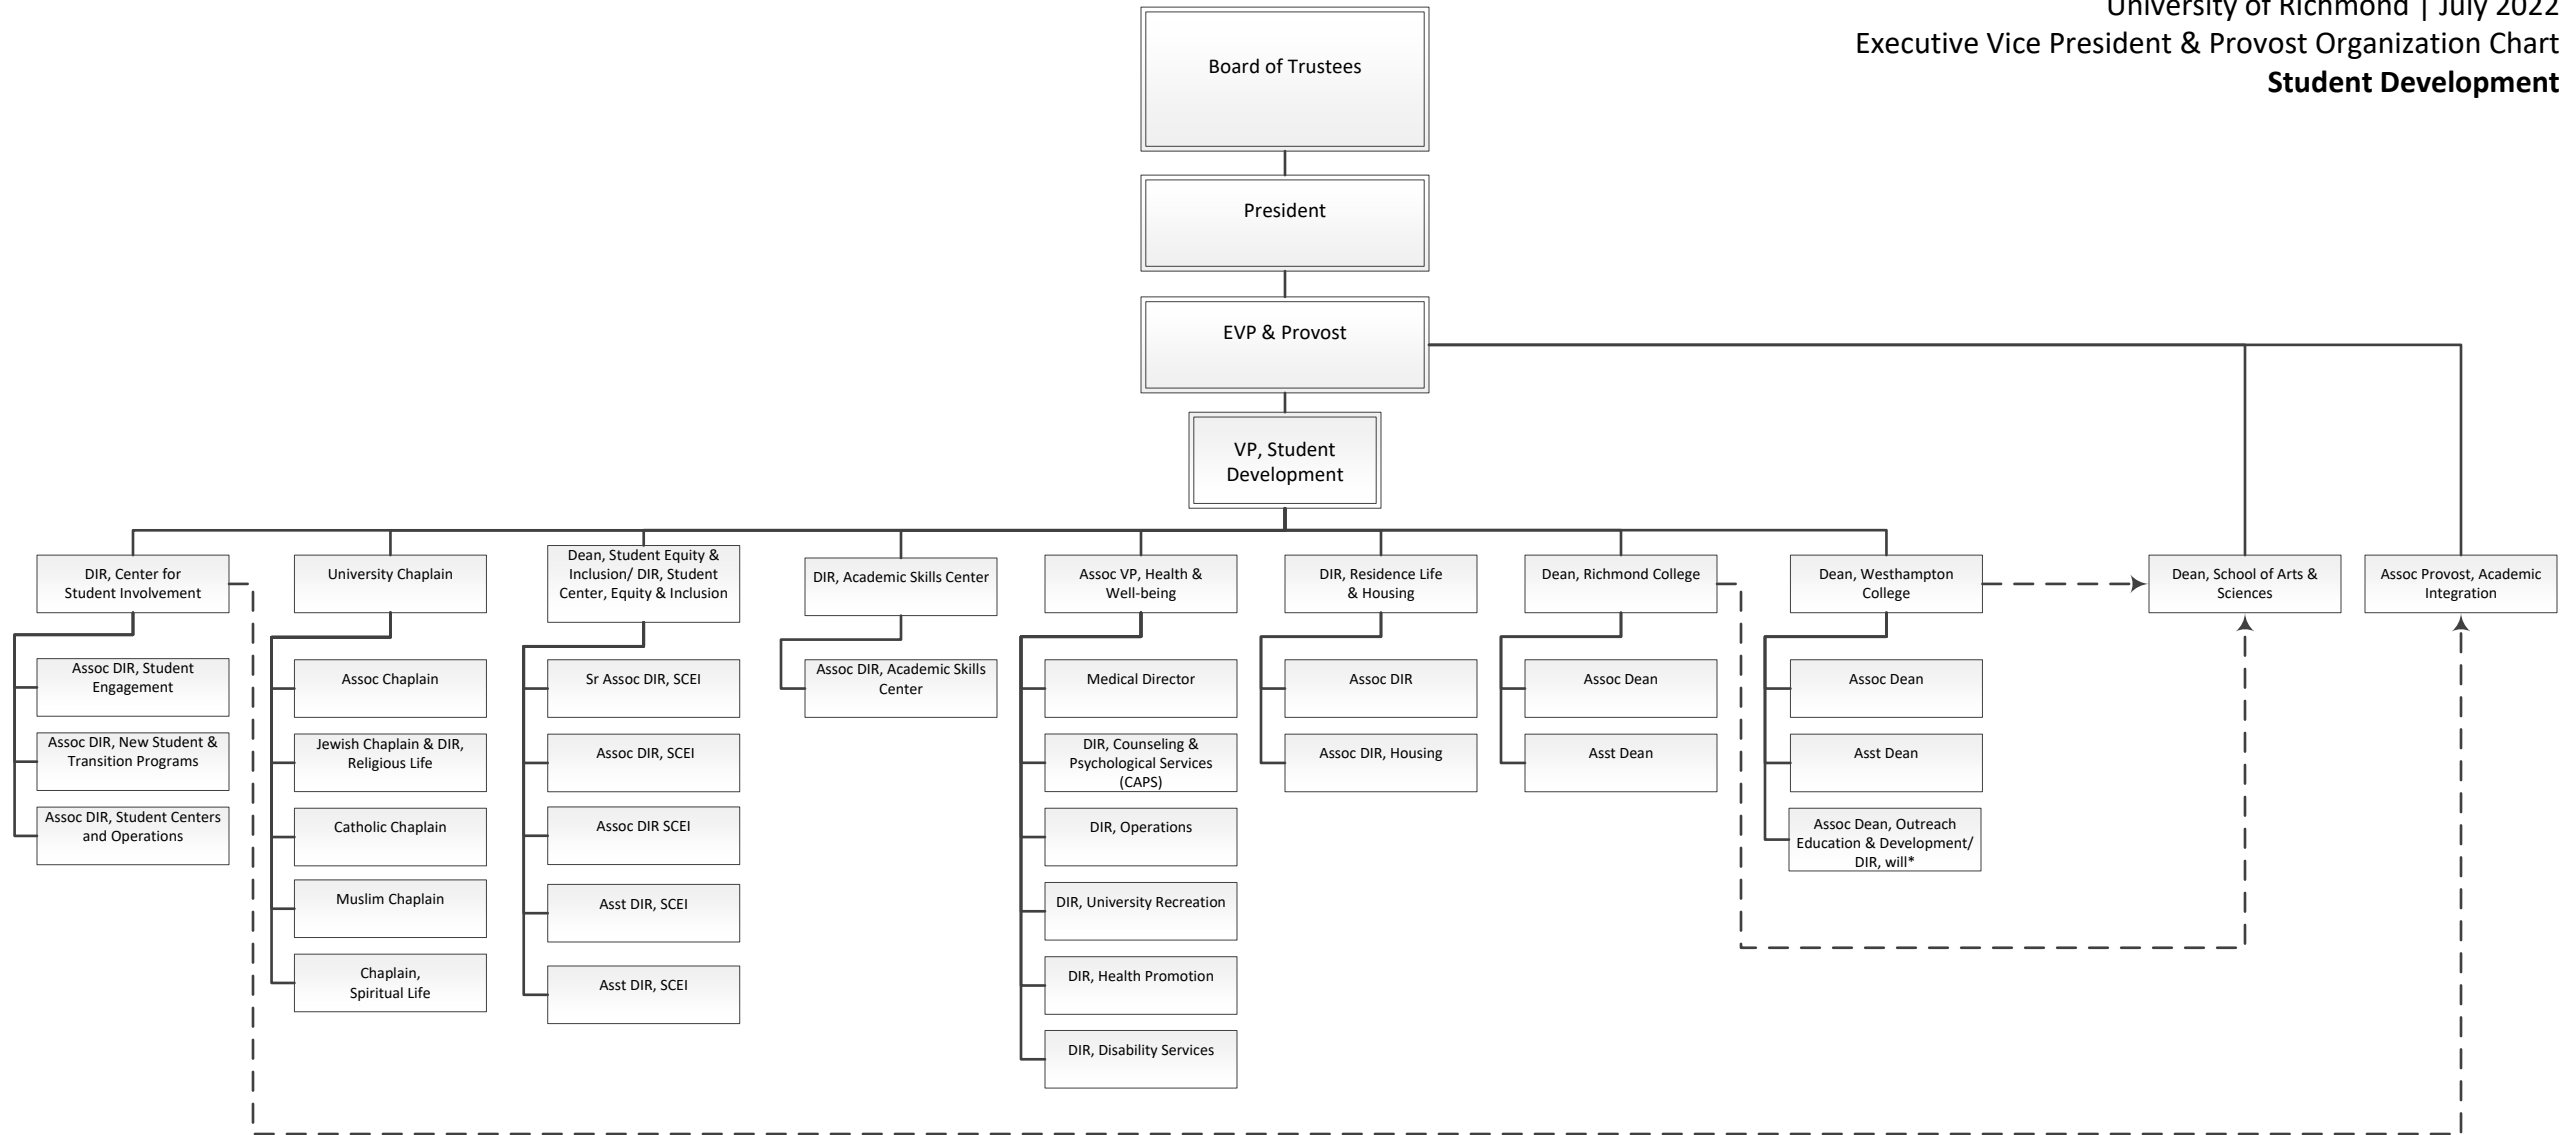

- Key:**
- AD Athletics Director
 - ASSOC Associate
 - ASST Assistant
 - COO Chief Operating Officer
 - COORD Coordinator
 - DIR Director
 - EVP Executive Vice President
 - EXEC Executive
 - MGR Manager
 - SAO Senior Administrative Officer
 - SCEI Student Center for Equity & Inclusion
 - SR Senior
 - VP Vice President

Key:
 AD Athletics Director
 ASSOC Associate
 ASST Assistant
 COO Chief Operating Officer
 COORD Coordinator
 DIR Director
 EVP Executive Vice President
 EXEC Executive
 MGR Manager
 SAO Senior Administrative Officer
 SCEI Student Center for Equity & Inclusion
 SR Senior
 VP Vice President