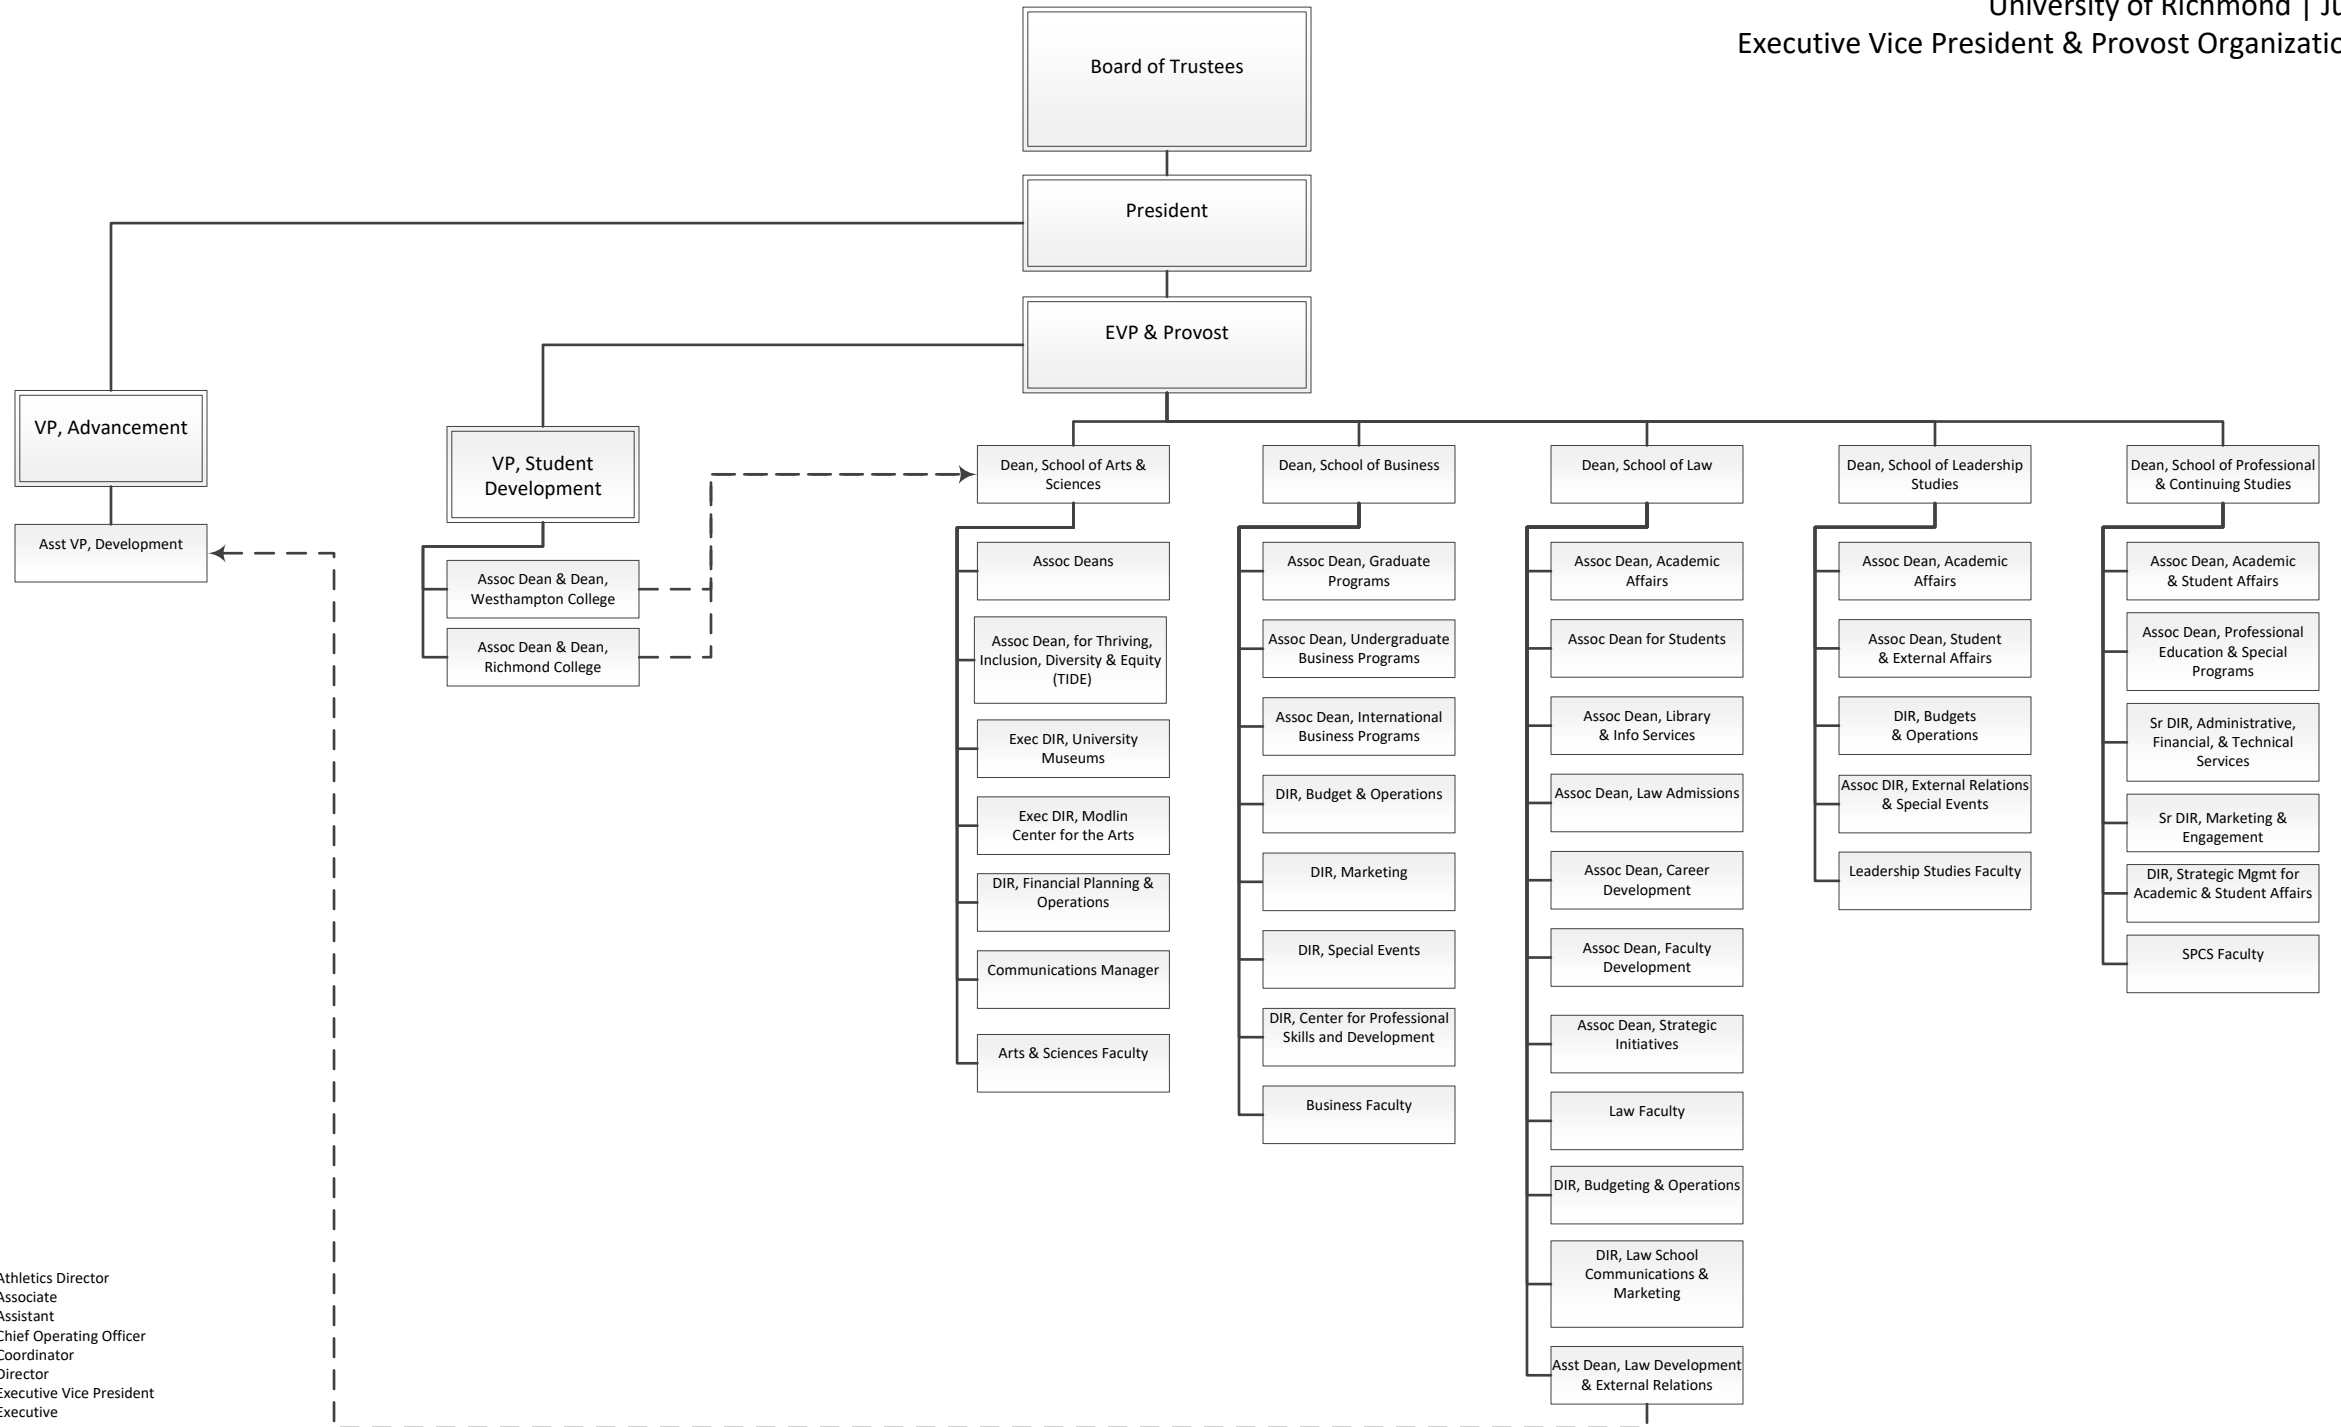

Key:
AD Athletics Director
ASSOC Associate
ASST Assistant
COO Chief Operating Officer
COORD Coordinator
DIR Director
EVP Executive Vice President
EXEC Executive
MGR Manager
SAO Senior Administrative Officer
SCEI Student Center for Equity & Inclusion
SR Senior
VP Vice President