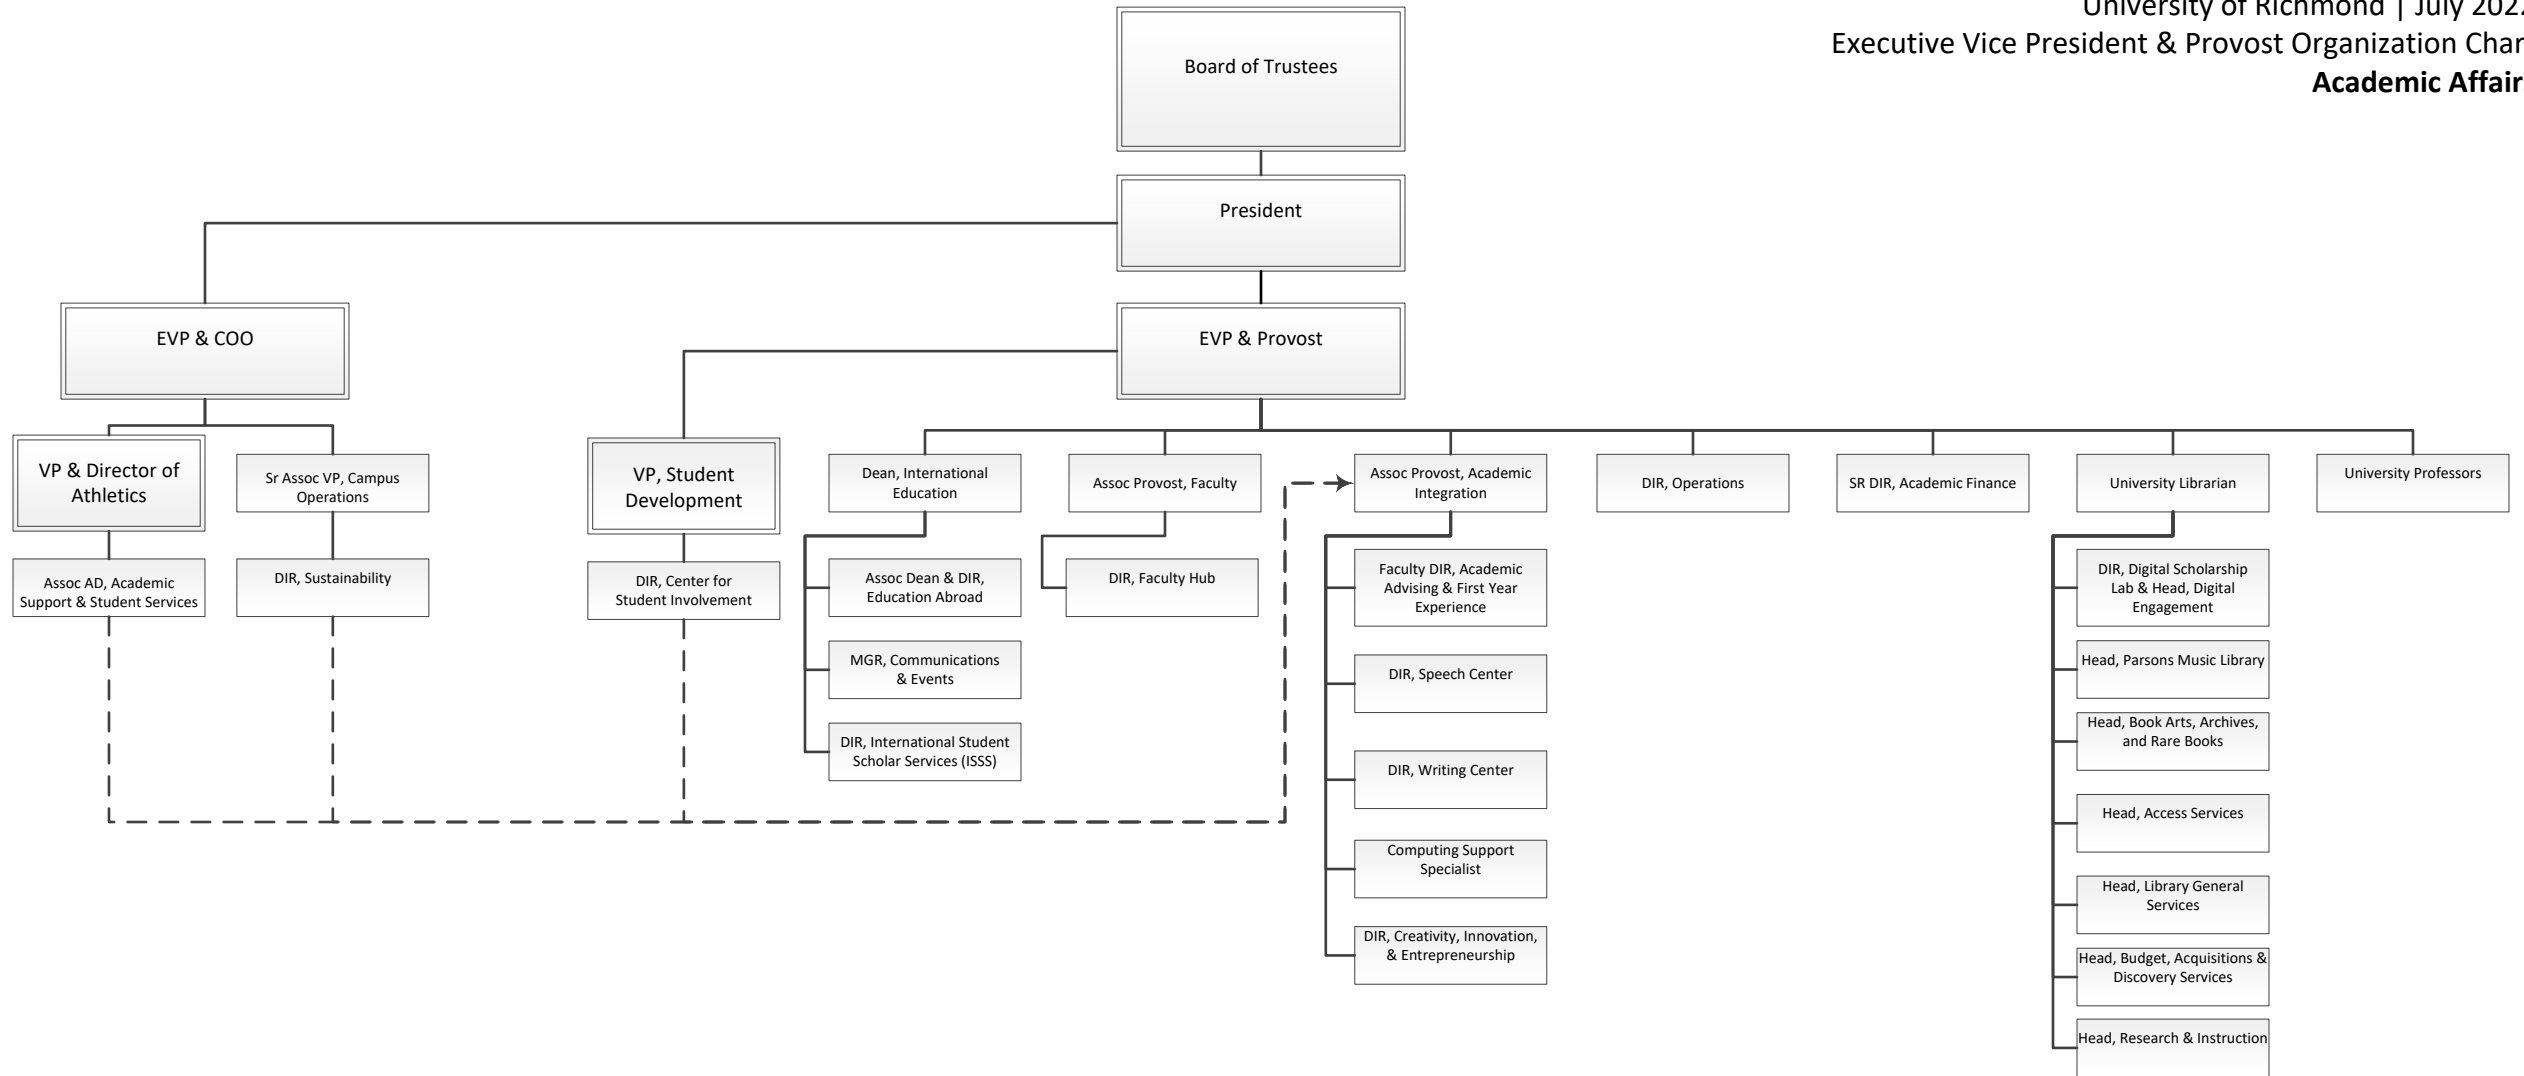

Key:
AD Athletics Director
ASSOC Associate
ASST Assistant
COO Chief Operating Officer
COORD Coordinator
DIR Director
EVP Executive Vice President
EXEC Executive
MGR Manager
SAO Senior Administrative Officer
SCEI Student Center for Equity & Inclusion
SR Senior
VP Vice President