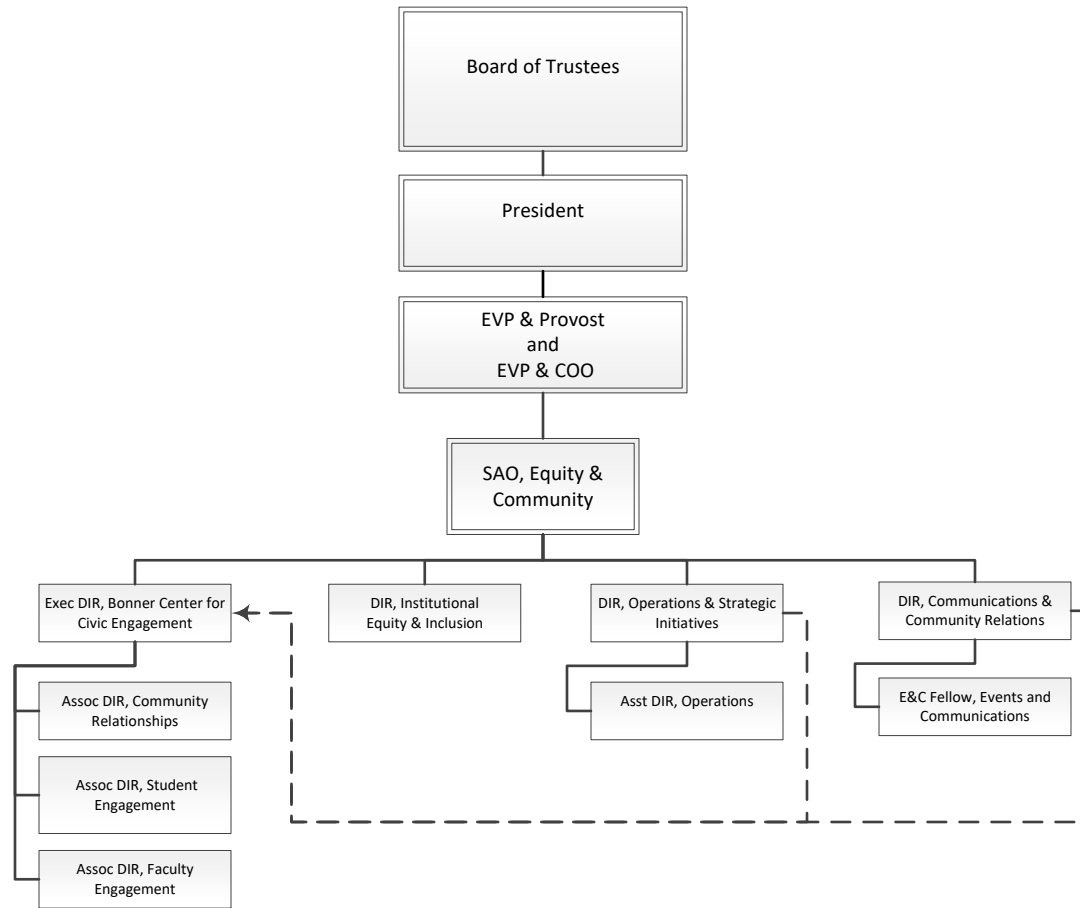

- Key:**
- AD Athletics Director
 - ASSOC Associate
 - ASST Assistant
 - COO Chief Operating Officer
 - COORD Coordinator
 - DIR Director
 - EVP Executive Vice President
 - EXEC Executive
 - MGR Manager
 - SAO Senior Administrative Officer
 - SCEI Student Center for Equity & Inclusion
 - SR Senior
 - VP Vice President

Key:
 AD Athletics Director
 ASSOC Associate
 ASST Assistant
 COO Chief Operating Officer
 COORD Coordinator
 DIR Director
 EVP Executive Vice President
 EXEC Executive
 MGR Manager
 SAO Senior Administrative Officer
 SCEI Student Center for Equity & Inclusion
 SR Senior
 VP Vice President